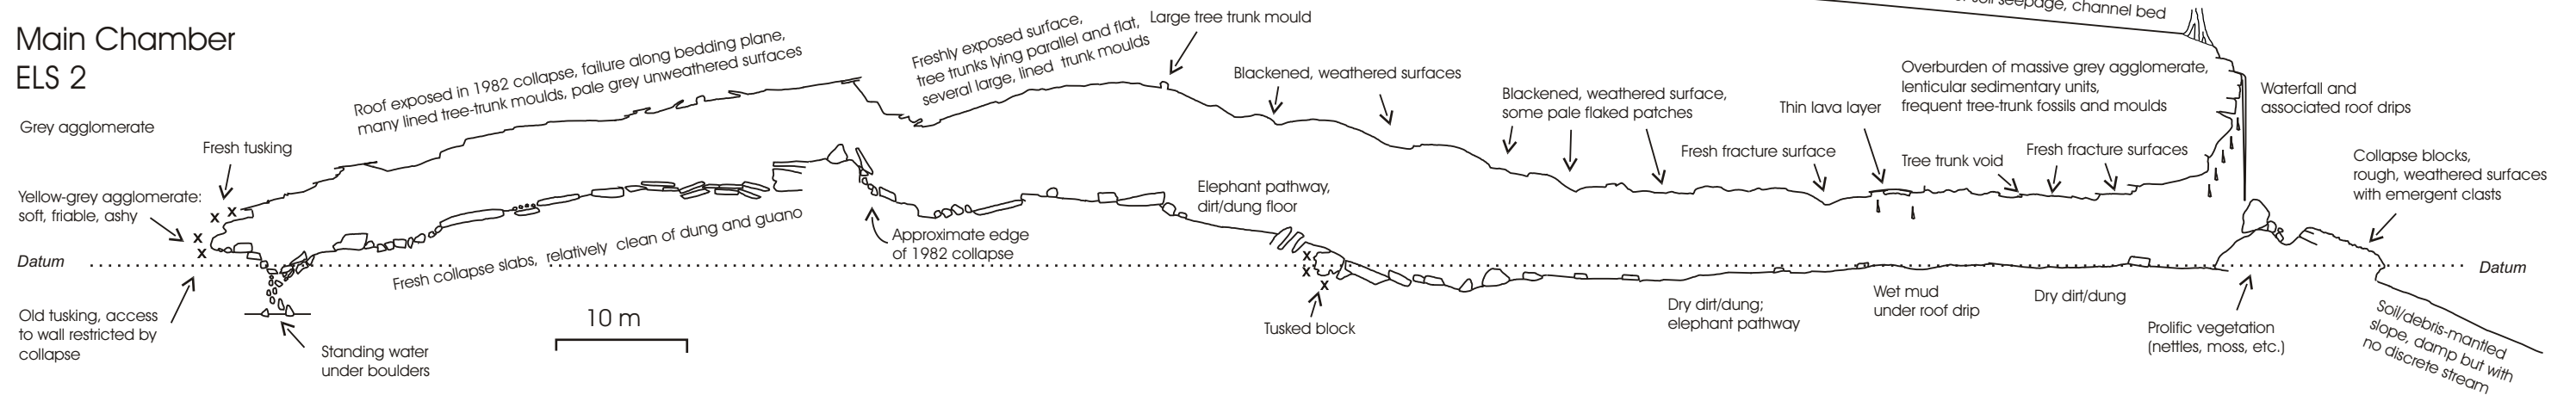

Kitum Cave extended long sections

Antechamber

ELS 1

Legend for sections

- || Roof drip
- x x Tusking
- o o Pick marks
- Separation between geological units
- Thin lava layer, dark brown

Main Chamber

ELS 2

Kitum Cave cross sections

Antechamber A-A'

Main Chamber B-B'

Main Chamber C-C'

Main Chamber D-D'