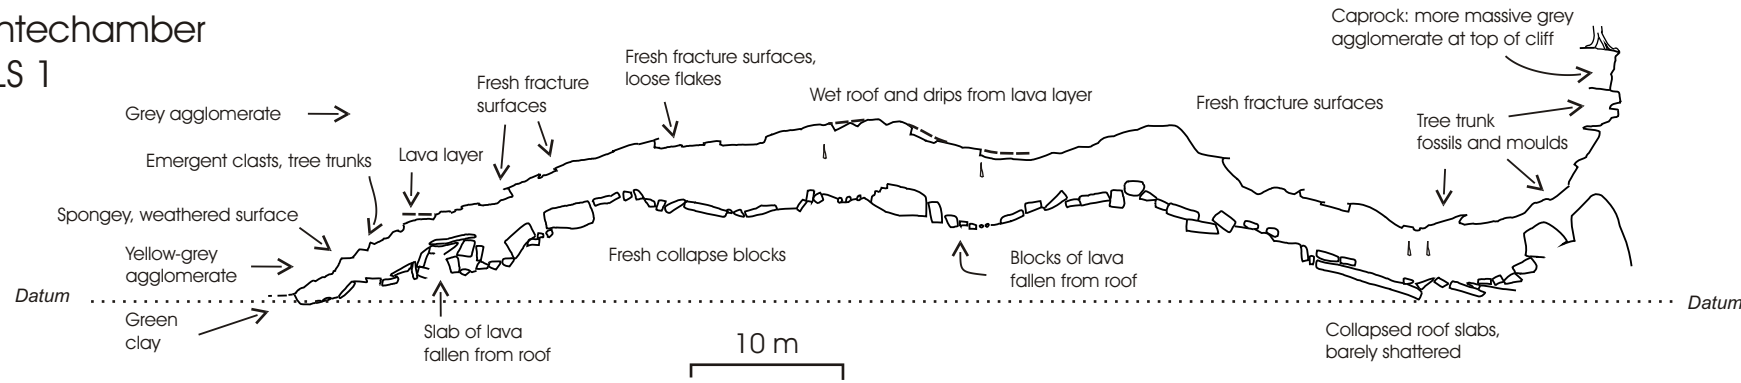

Kitum Cave extended long sections

Antechamber

ELS 1

Legend for sections

- || Roof drip
- x x Tusking
- o o Pick marks
- Separation between geological units
- Thin lava layer, dark brown

Main Chamber

ELS 2

Kitum Cave cross sections

Antechamber A-A'

Main Chamber B-B'

Main Chamber C-C'

Main Chamber D-D'