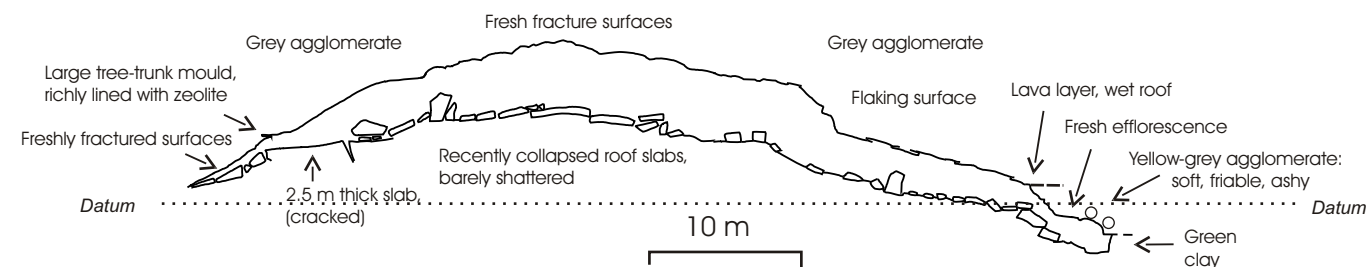

Kitum Cave cross sections

Antechamber A-A'