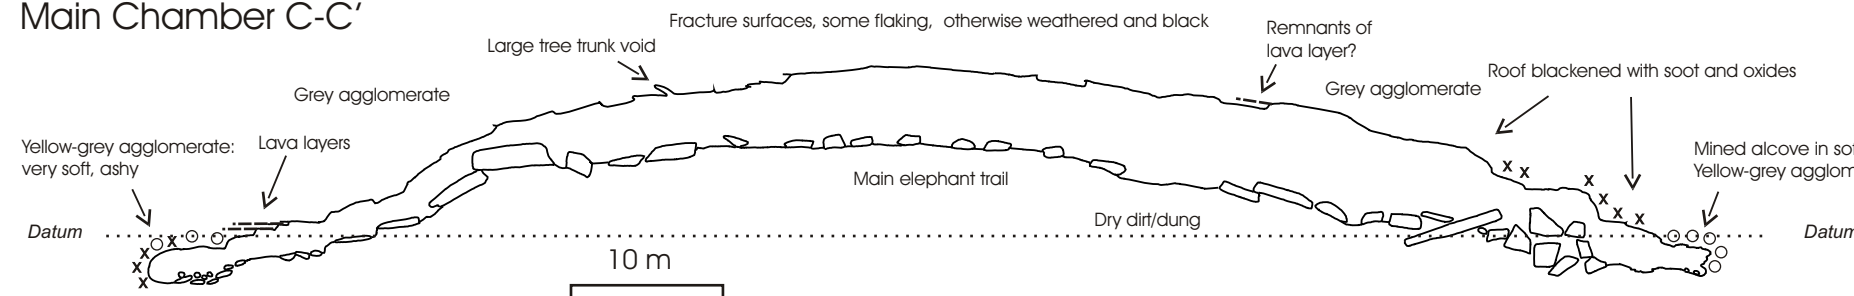

Kitum Cave extended long sections

Antechamber

ELS 1

Legend for sections

- || Roof drip
- x x Tusking
- o o Pick marks
- Separation between geological units
- Thin lava layer, dark brown

Main Chamber

ELS 2

Kitum Cave cross sections

Antechamber A-A'

Main Chamber B-B'

Main Chamber C-C'

Main Chamber D-D'