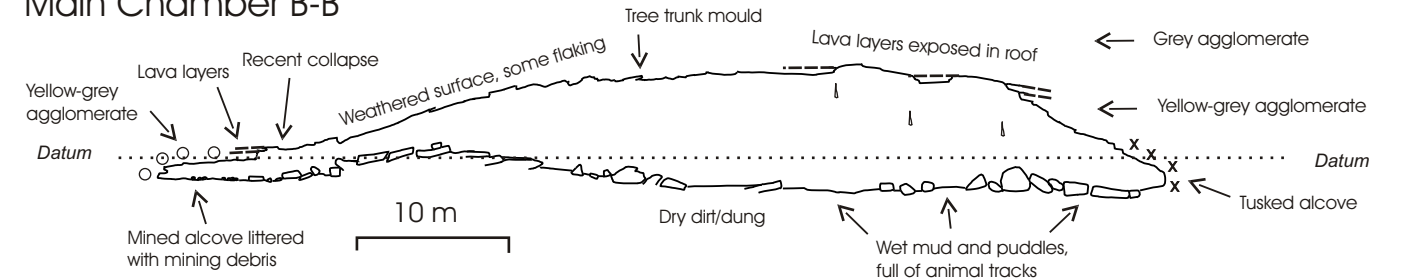

Kitum Cave extended long sections

Antechamber

ELS 1

Legend for sections

- || Roof drip
- x x Tusking
- o o Pick marks
- Separation between geological units
- Thin lava layer, dark brown

Main Chamber

ELS 2

Kitum Cave cross sections

Antechamber A-A'

Main Chamber B-B'

Main Chamber C-C'

Main Chamber D-D'